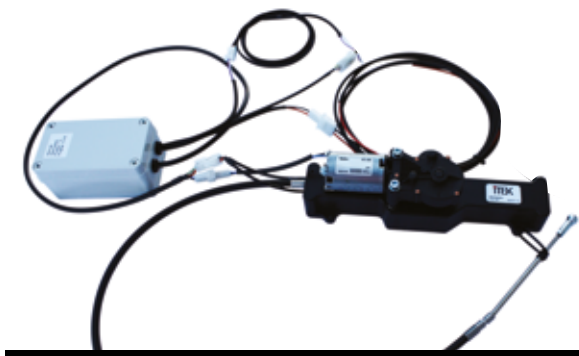

# **ELECTRICAL GEAR SHIFTER**

ELECTRICAL GEAR SHIFTER UNIVERSAL KIT  
Art. Nr. 13998

With this gear shifter mounted it's easy to switching gear with one touch P,R,N,D or use the cars original gear lever.

It's easy to program the gear positions in the processor box display during installation, no additional equipment is required.

Several safety features are built into the system.

ELECTRICAL GEAR SHIFTER

Art. Nr. 13998

Content:

- Drive unit
- Gear cable incl. tie rod head
- Programmable controller
- Complete wiring harness
- Control panel

TECHNICAL DATA

Dimensions drive unit	L280 X W68 X H80
Gear cable	1100 mm
Connecting wires	3000 mm
Power consumption	Max 6 A
Stroke	50 mm